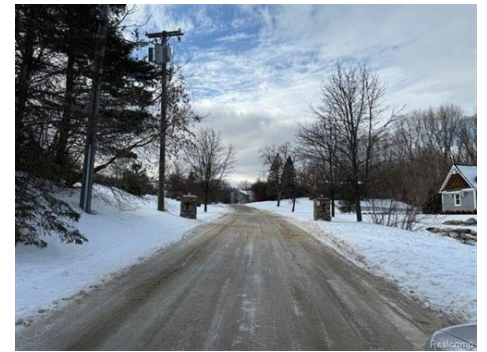

\$ 89,900

11978 Scenic Vly, Springfield Township, MI 48350

- » MLS #: 20250005408
- » Land | Lot: 37,897 ft² (0.87 acres)
- » More Info: 11978ScenicVly.IsForSale.com

Heidi Norris
 (248) 320-5076
heidi@thebrandmi.com

BRAND
 REAL ESTATE

The BRAND Real Estate
 5400 Gateway Center Ste B
 Mundy Twp, MI 48507
 (810) 356-9400

Remarks

Your dream home starts here! Clarkston Woods offers the perfect lot to build your ideal retreat. Located within the highly sought-after Clarkston School District, these all-inclusive lots feature paved road frontage, gas and electric utilities, and breathtaking natural surroundings. Enjoy the serenity of being adjacent to a 50-acre nature preserve, with access to all-sports Big Lake for year-round outdoor fun. The development also allows for pools, fences, and outbuildings, offering you the flexibility to create your dream property. Possible walkout lot. Don't miss out on this rare opportunity! Call the listing agent today to schedule a personal lot walk and experience the beauty firsthand! Lot 9